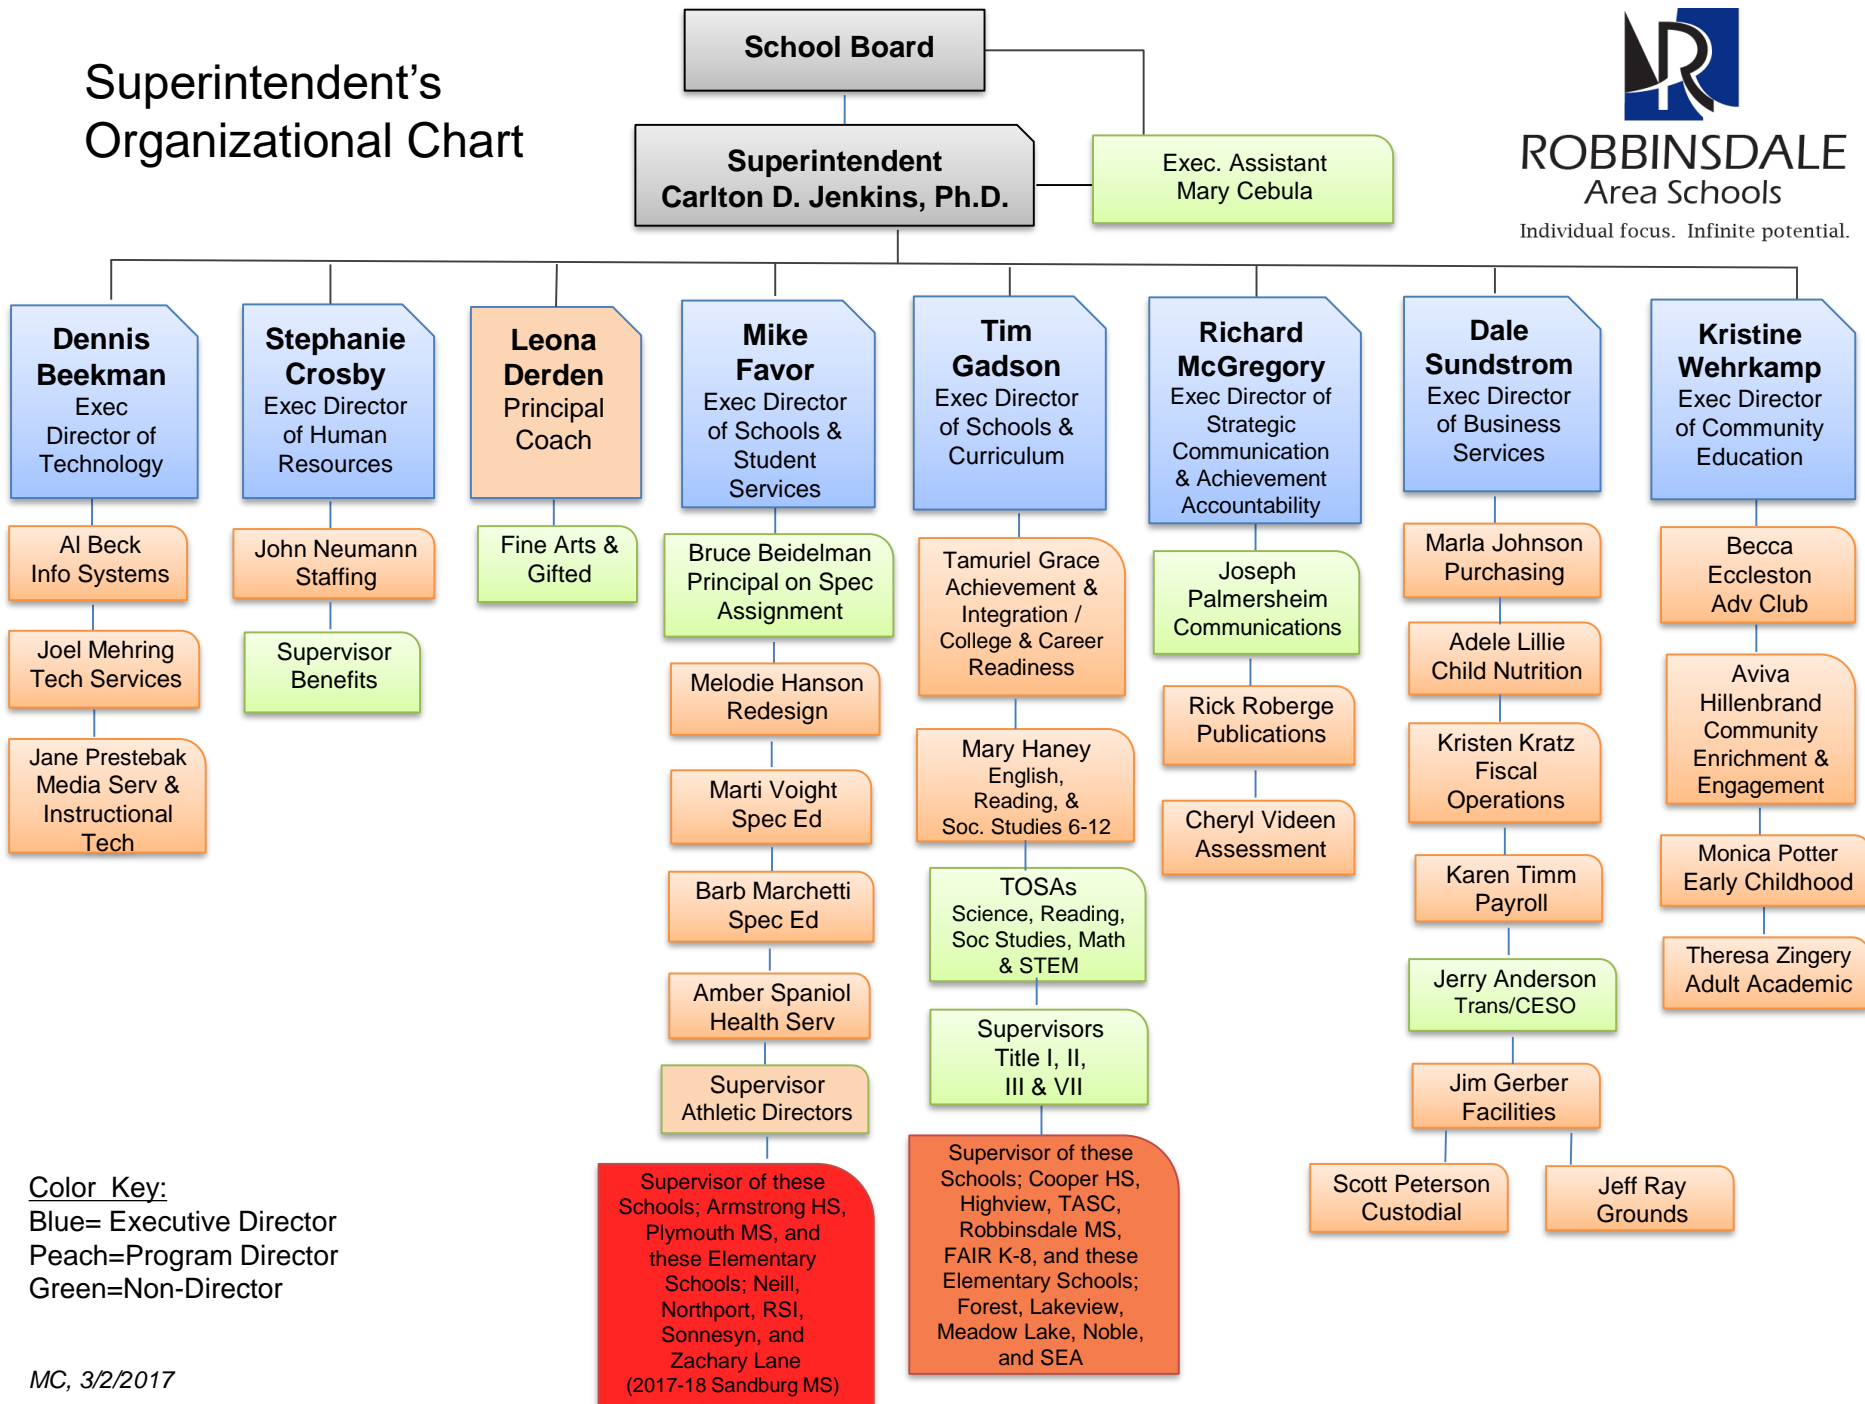

Superintendent's Organizational Chart

ROBBINSDALE
Area Schools

Individual focus. Infinite potential.

Color Key:
 Blue= Executive Director
 Peach=Program Director
 Green=Non-Director